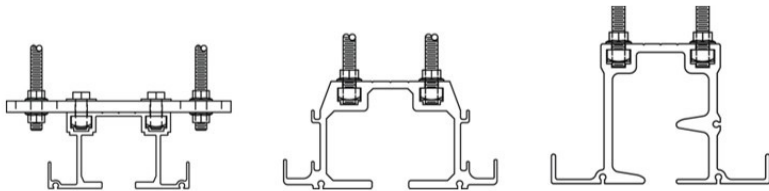

Standard Operable Wall Track Finish Options

Aluminum Track: Clear Satin-Anodized

Steel Track: Powder Coated
Standard: Off White
Optional: Custom RAL Colors