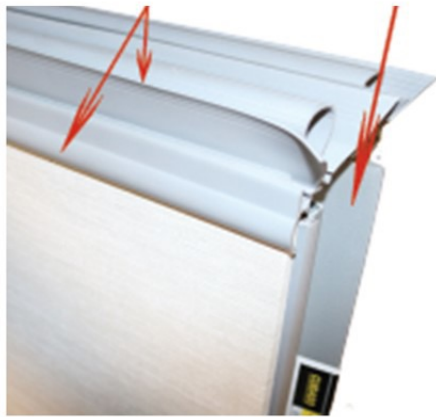

Kwik-Wall trim components include flexible vinyl sweep and seal extrusions, painted edge trim pieces, pull handles, eraser trays, and horizontal work surface trim.

Vinyl Sweep & Trim

Painted Metal