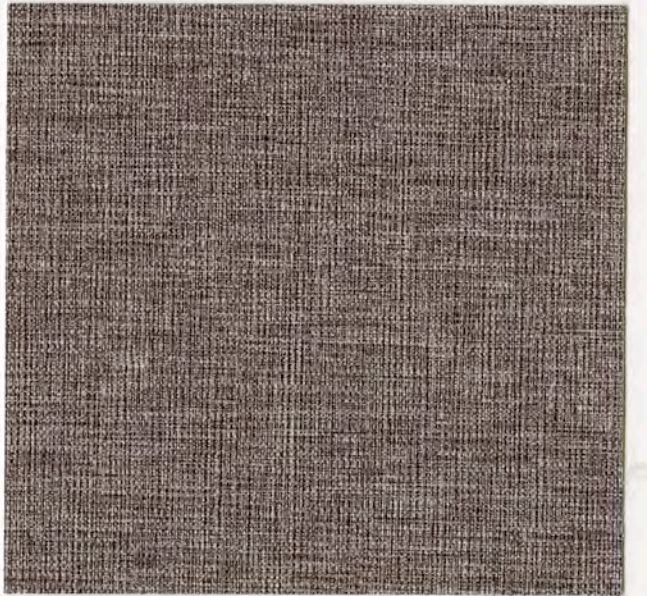

Contemporary linen weave design with a stonewashed surface in chalky, matte tones

VBK 103

(LRV = 38)

VBK 120

(LRV = 39)

VBK 102

(LRV = 12)

VBK 117 (LRV = 63)

VBK 113

(LRV = 28)

VBK 114

(LRV = 27)

VBK 112

(LRV = 14)

VBK 104

(LRV = 26)