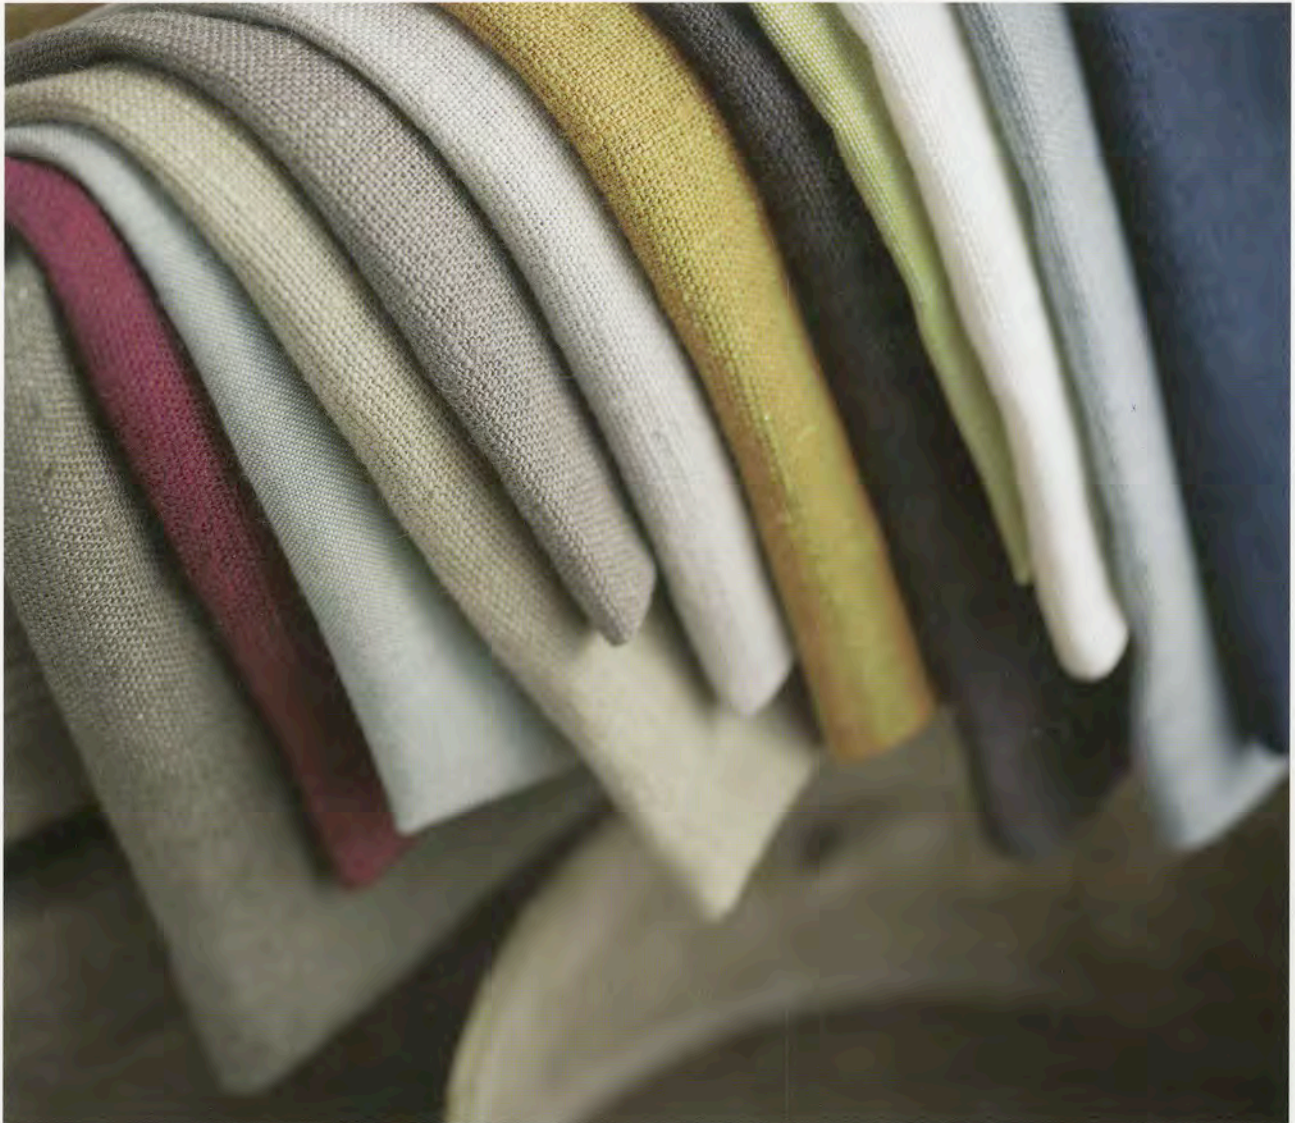

Contemporary linen weave design with a stonewashed surface in chalky, matte tones

VBK 103

(LRV = 38)

VBK 120

(LRV = 39)

VBK 102

(LRV = 12)

VBK 117 (LRV = 63)

VBK 107 (LRV = 57)

VBK 119 (LRV = 51)

VBK 109 (LRV = 52)

VBK 108 (LRV = 46)

VBK 118 (LRV = 41)

VBK 110 (LRV = 21)

VBK 120 (LRV = 39)

VBK 105 (LRV = 12)