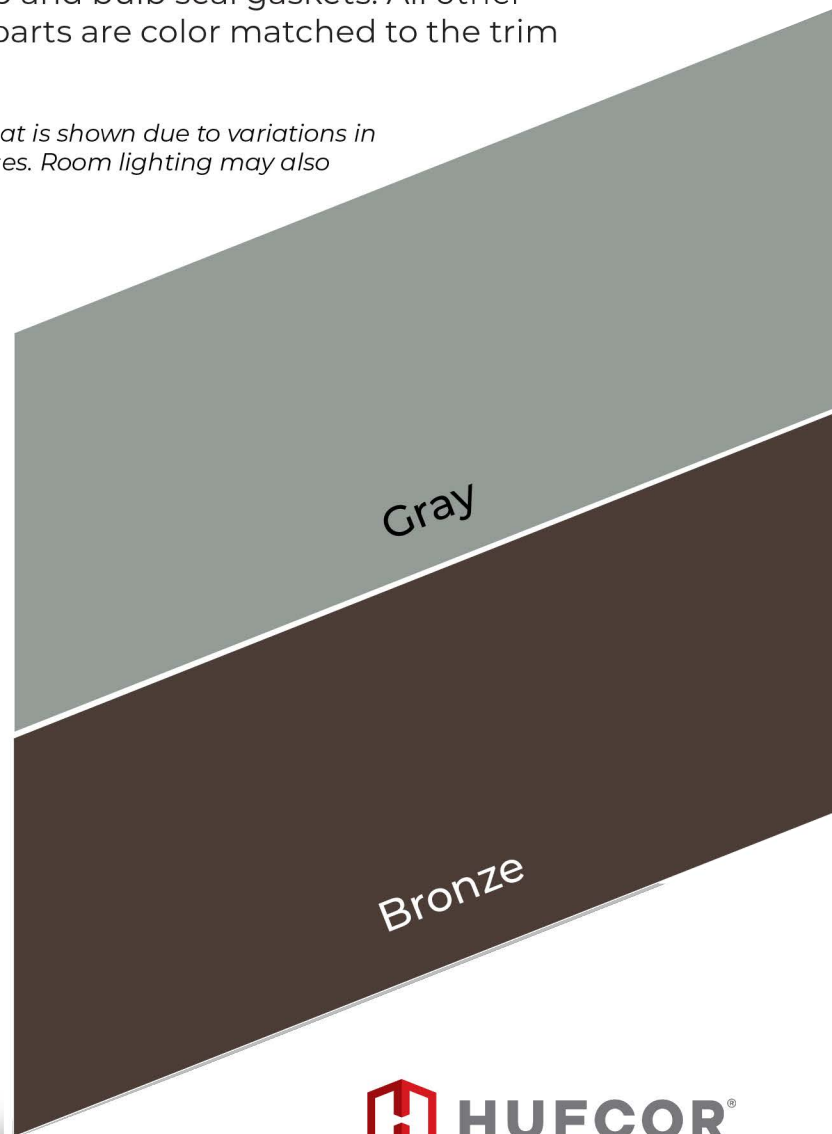

## Standard Trim Color Options

- >> Hufcor trim paint colors meet AAMA 2604 paint standard for high performance and durability.
- >> Visible plastic and vinyl parts are color matched to the trim color shown.
- >> Gray and Bronze options are color matched to the trim color shown.
- >> Panels have black sweep and bulb seal gaskets. All other visible plastic and vinyl parts are color matched to the trim color.

*NOTE: Actual color may vary from what is shown due to variations in the print and powder coating processes. Room lighting may also change the color's appearance.*