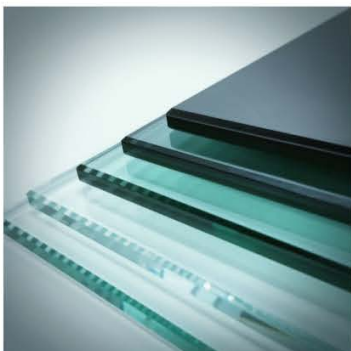

Luminous **Ava** Glass Wall Finishes

Horizontal Rails: Standard Finish

Clear Satin Anodized Finish

Horizontal Rails: Optional Finishes

Black Powder Coat

Custom RAL Powder Coat

Track: Finishes

Standard: Clear Satin Anodized

Optional: Black or Custom RAL colors

Glass:

Tempered

Laminated

Clear tempered glass

Bronze, Green, Grey, White laminated glass

Satin-etched,
Decorative glass

Contact Kwik-Wall or your local authorized Kwik-Wall Distributor for more information on Luminous Glass Wall Options - info@kwik-wall.com