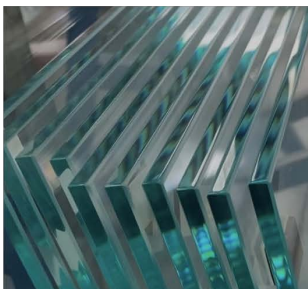

Luminous *Illona* Glass Wall Finishes

Frame: Standard Finishes

Standard: Powder Coat Black RAL 9005

Standard: Powder Coat White RAL 9010

Special Lacquering

Frame: Optional Finishes

Nebraska Oak

Dijon Walnut

Optional:

Custom RAL
Color Powder
Coat

Optional: Wood Grain (Sublimation Powder Process)

Track – Standard Finishes

* Clear Anodized Track: *only available for multidirectional or pivoting panel configurations.*

Track – Optional Finishes

Custom RAL Powder Coat

Glass

Tempered

Back-Painted

Laminated

Contact Kwik-Wall or your local authorized Kwik-Wall Distributor for more information on Luminous Glass Wall Options - info@kwik-wall.com