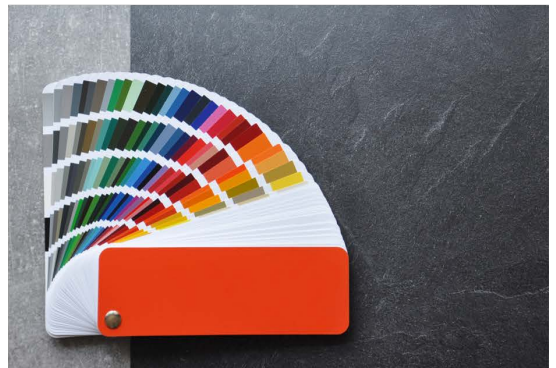

Luminous *Illona* Glass Wall Finishes

Frame: Standard Finishes

Standard: Powder Coat Black RAL 9005

Standard: Powder Coat White RAL 9010

Special Lacquering

Frame: Optional Finishes

Nebraska Oak

Dijon Walnut

Optional:

Custom RAL
Color Powder
Coat

Optional: Wood Grain (Sublimation Powder Process)

Track – Standard Finishes

* Clear Anodized Track: *only available for multidirectional or pivoting panel configurations.*

Track – Optional Finishes

Custom RAL Powder Coat

Glass

Tempered

Back-Painted

Laminated

Contact Kwik-Wall or your local authorized Kwik-Wall Distributor for more information on Luminous Glass Wall Options - info@kwik-wall.com