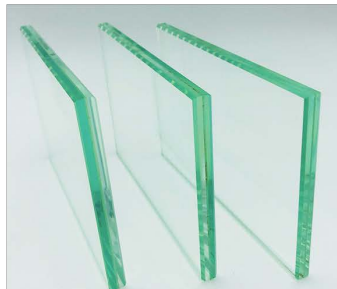

Luminous *Illona* Glass Wall Finishes

Frame: Standard Finishes

Standard: Powder Coat Black RAL 9005

Standard: Powder Coat White RAL 9010

Special Lacquering

Frame: Optional Finishes

Nebraska Oak

Dijon Walnut

Optional:

Custom RAL
Color Powder
Coat

Optional: Wood Grain (Sublimation Powder Process)

Track – Standard Finishes

* Clear Anodized Track: *only available for multidirectional or pivoting panel configurations.*

Track – Optional Finishes

Custom RAL Powder Coat

Glass

Tempered

Back-Painted

Laminated

Contact Kwik-Wall or your local authorized Kwik-Wall Distributor for more information on Luminous Glass Wall Options - info@kwik-wall.com